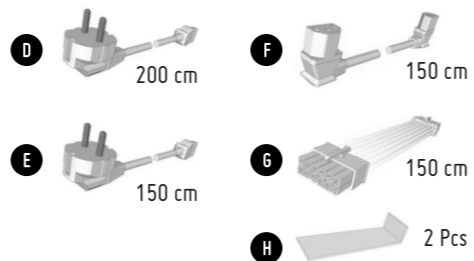

INTERNATIONAL SOCKETS

Please take the components out of the package.
Make sure that the parts have not been visibly
damage or lost during the transport. If you detect
any damage, please contact your dealer.